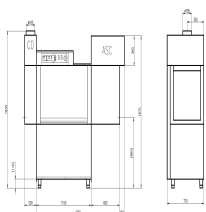

PL RACK CONVEYOR DISHWASHER ASC CD

€24,150.00

SKU:

7280.0100

EAN code	6017436023033
Width (mm)	2100
Depth (mm)	790
Height (mm)	1925
Material	Stainless steel
Color	Stainless steel
Gross Weight (kg)	350
Voltage (Volt)	400
Frequency (Hz)	50
Electrical power (kW)	27,3
Wash pump motor (W)	900
Rinse pump motor (W)	100
Boiler output (kW)	12
Boiler Capacity (Ltr)	8.5
Number of baskets / hour	70-90-100
Rinse Temperature (°C)	15
Contents wash tank (Ltr)	65
Operation	Manual
Loading height (mm)	470
Skin	Double skin
Water consumption (liter/hour)	170
Brand	COMBISTEEL
Plug and play	No