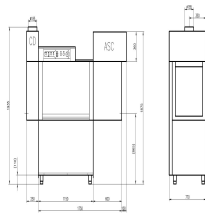

PL RACK CONVEYOR DISHWASHER CD

€19,500.00

SKU:

7280.0090

EAN code	6017442698638
Width (mm)	1400
Depth (mm)	790
Height (mm)	1925
Material	Stainless steel
Color	Stainless steel
Gross Weight (kg)	285
Voltage (Volt)	400
Frequency (Hz)	50
Electrical power (kW)	22,1
Wash pump motor (W)	900
Rinse pump motor (W)	100
Boiler output (kW)	12
Boiler Capacity (Ltr)	8.5
Number of baskets / hour	70-90-100
Rinse Temperature (°C)	15
Contents wash tank (Ltr)	65
Operation	Manual
Loading height (mm)	470

Skin	Double skin
Water consumption (liter/hour)	170
Brand	COMBISTEEL
Plug and play	No