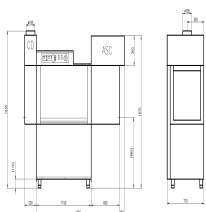

PL RACK CONVEYOR DISHWASHER

€15,700.00

SKU:

7280.0085

EAN code	6017444316394
Width (mm)	1150
Depth (mm)	790
Height (mm)	1710
Material	Stainless steel
Color	Stainless steel
Gross Weight (kg)	260
Voltage (Volt)	400
Frequency (Hz)	50
Electrical power (kW)	19
Wash pump motor (W)	900
Rinse pump motor (W)	100
Boiler output (kW)	12
Boiler Capacity (Ltr)	8.5
Number of baskets / hour	70-90-100
Rinse Temperature (°C)	55
Contents wash tank (Ltr)	65
Operation	Manual
Loading height (mm)	470
Skin	Double skin
Water consumption (liter/hour)	170
Brand	COMBISTEEL