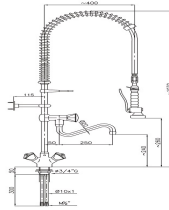

## PRE RINSE UNIT WITH 1-HOLE

€389.00

SKU:

7212.0030

Parcel ready	Yes
EAN code	7435137857846
Gross Weight (kg)	6
Connection	1 Hole
Water inlet (Inch)	3/4
Brand	KLARCO