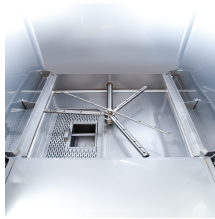

PL POT WASHER 6565 PRSE

€16,200.00

SKU:

7280.0075

Operation	Digital
EAN code	6017438380349
Width (mm)	835
Depth (mm)	1020
Height (mm)	1905
Material	Stainless steel
Color	Stainless steel
Accessories included	1x RVS dienbladenkorf
Gross Weight (kg)	226
Voltage (Volt)	400
Frequency (Hz)	50
Electrical power (kW)	8,3
Boiler output (kW)	9
Boiler Capacity (Ltr)	11
Number of baskets / hour	30-20-10-7
Contents wash tank (Ltr)	65
Basket dimensions wxdxh (mm)	660x815

Cycle Time (sec.)	120-180-360-540
Loading height (mm)	650
Skin	Double skin
Water consumption (liter/cycle)	3.5
Brand	COMBISTEEL
Plug and play	No