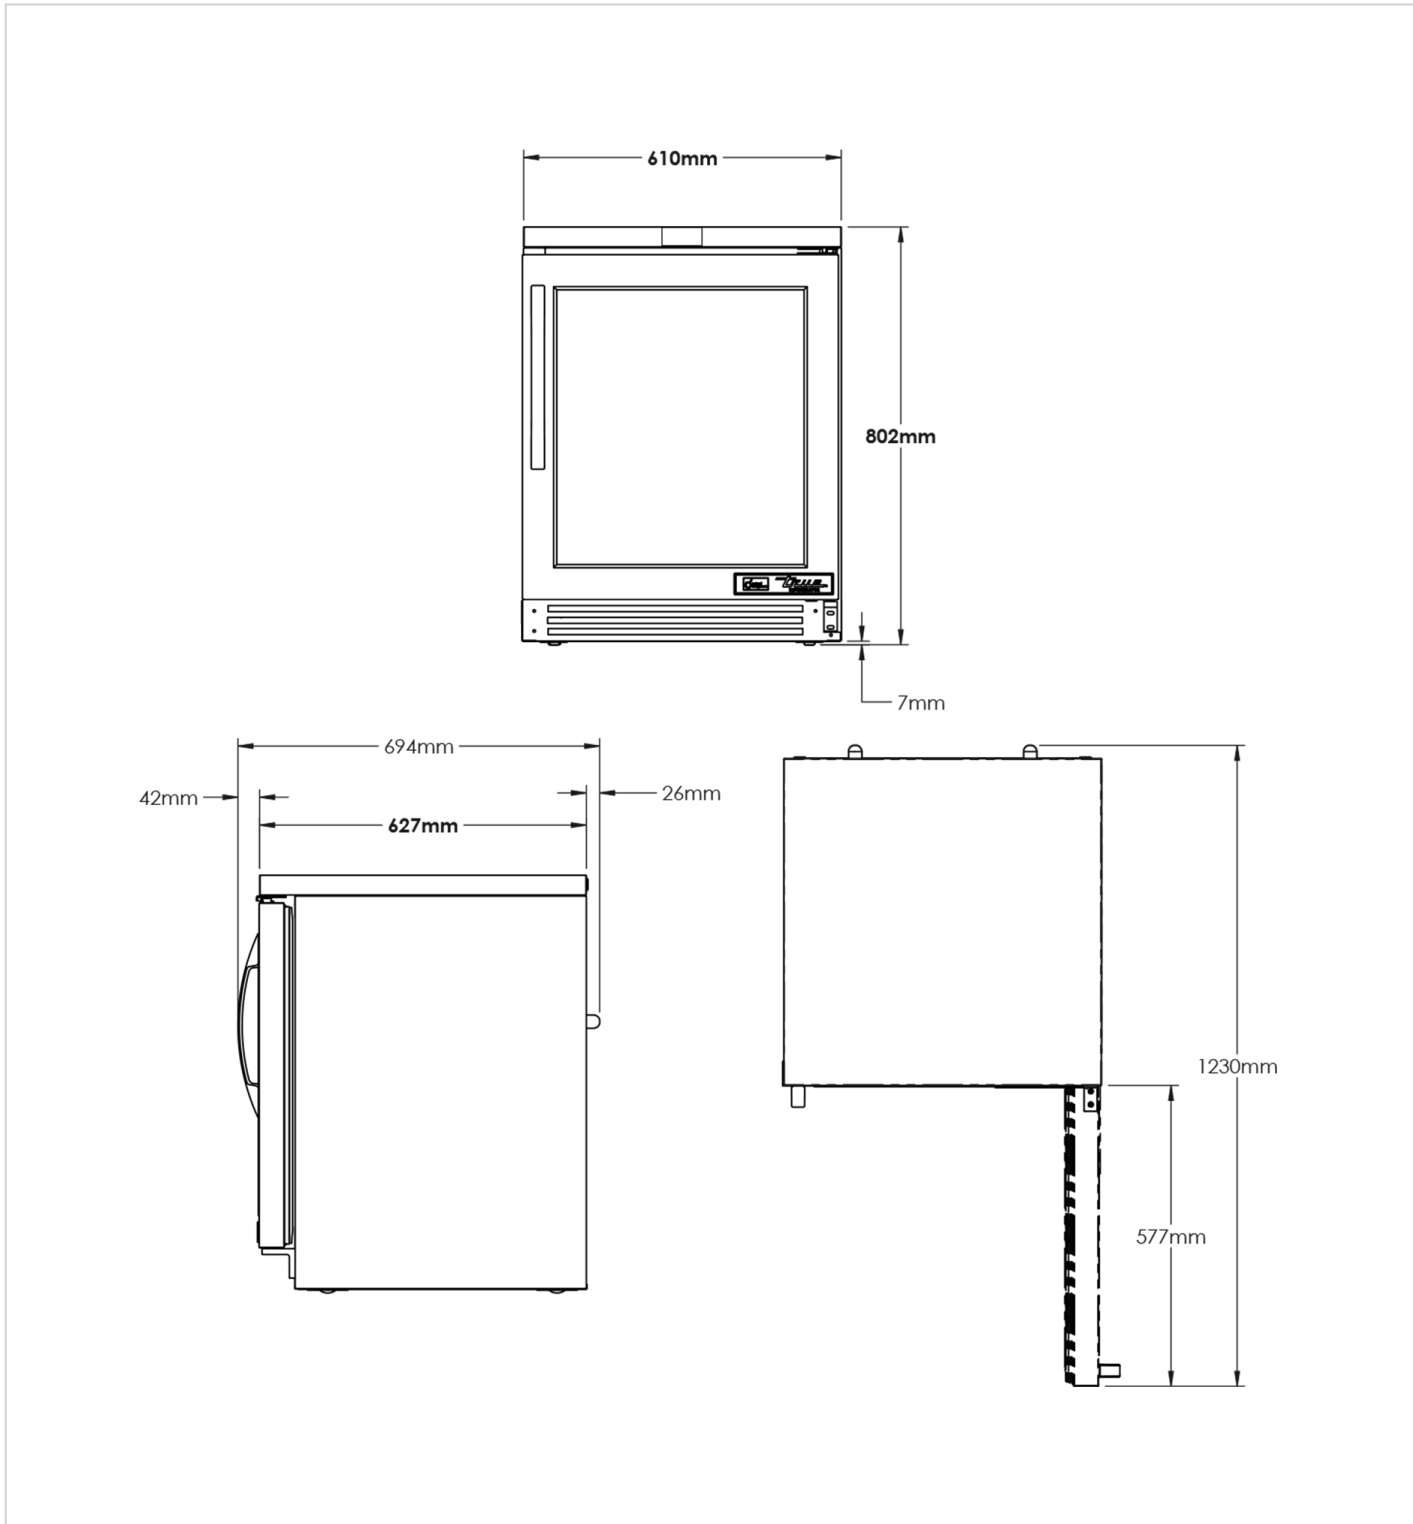

TUC-24G-HC~FGD01

 Undercounter Foodservice Refrigerator, 1 Glass Swing Door

Dimensions	
External Width (mm)	610
External Depth (mm)	629
External Height (mm)	802
Exclusions	Depth does not include 26mm for rear bumpers and 42mm for door handle.
Net Volume (Litres)	94
Gross Volume (Litres)	158
Display Area (?)	0.25
Supplied Shelves	2
Shelf Size (L x D mm)	One 508 x 352 + One 508 x 273
Internal Net Height (mm)	600
Unpackaged Weight (kg)	60
Packaged Weight (kg)	71
Packaged Dimensions (W x D x H mm)	788 x 762 x 1016
Supplied Supports	Built-in recessed castors (7mm clearance)

Build	
Door Description	1 Full Glass Swing Door
Door Opening	Right (standard) or Left.
Exterior Construction	Stainless steel front & countertop, aluminium sides & rear
Interior Construction	Clear coated aluminium, stainless steel base
Air Intake Position	Front
Ventilation Position	Front
Clearance Required	Zero back and sides
Cord Length (Meters)	2.13
Internal Lighting	LED
Standard w/ Locks	Standard

TFIUK@truemfg.com
TrueGermCustomerService@truemfg.com
TrueRefAus@truemfg.com

TUC-24G-HC~FGD01

Undercounter Foodservice Refrigerator, 1 Glass Swing Door

Specifications subject to change without notice.
Chart dimensions rounded up to the next whole millimeter (inches rounded up to the 1/8")