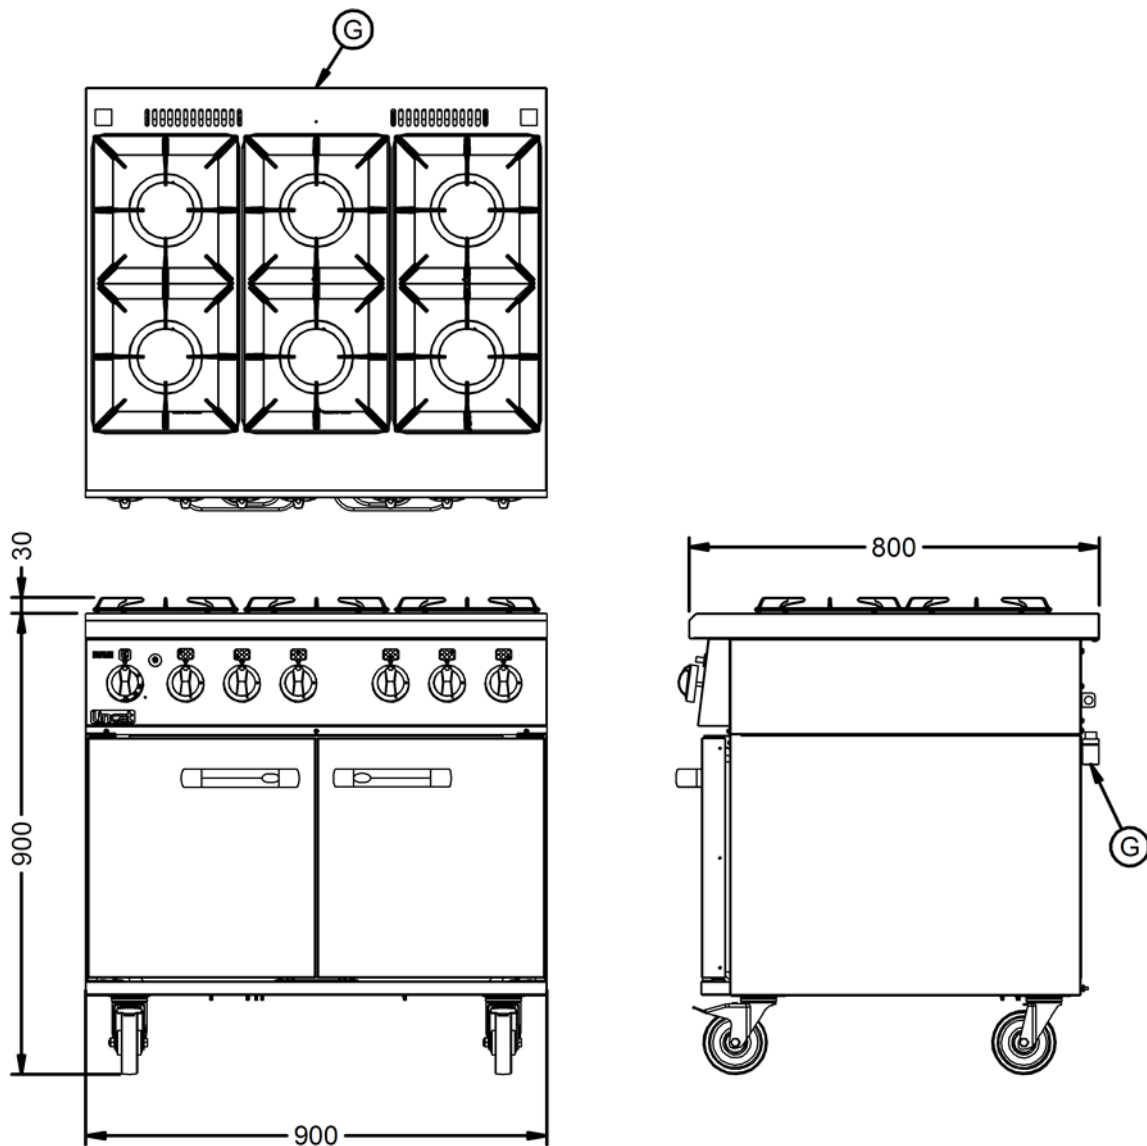

Specifications

Summary		Power and Performance	
Brand	Lincat	BTU per Hour	155,246
Range	Phoenix	Temperature Range °C	120 - 260
Power Type	Gas	Temperature Control	Mechanical
Gas Type	Propane Gas	Rating per Hob kW	6
Unit Type	Free-standing	Oven Rating kW	9.5
Available in UK Only	No		
UK Warranty	2 Years Parts and Labour Warranty		
Export Warranty	Contact your local dealer		
GTIN	5056105121374		

Key Specifications		Capacity	
Number of Shelves included	2	Gastronorm Capacity	4 x GN1/1
Number of Shelf Positions	5		
Number of Hobs	6		

Weights and Dimensions		Supply Connections	
Unit Height (External) mm	900	Requires Installation	Yes
Unit Width (External) mm	900	Requires Electrical Supply	No
Unit Depth (External) mm	800	UK 3 Pin Plug	No
Height (Internal) mm	400	Requires Hardwiring	No
Width (Internal) mm	715	Gas Connection BSP	3/4"
Depth (Internal) mm	530	Gas Consumption at full rate Propane m³ per Hour	3,44
Shelf Dimensions Width mm	710	Gas Pressure Propane mbar	37
Shelf Dimensions Depth mm	512	Total heat input at full rate Propane kW	45.5
Net Weight Kg	125	Total heat input at full rate Propane BTU per hour	155,246

Shipping

Packed Weight Kg	145
Packed Height cm	105
Packed Width cm	100
Packed Depth cm	85

Available Accessories

LK12	NULL
OA8902	SPLASHBACK/SHELF - 0G8002

Technical Picture

Lincat Limited

Whisby Road,
Lincoln, LN6 3QZ,
United Kingdom