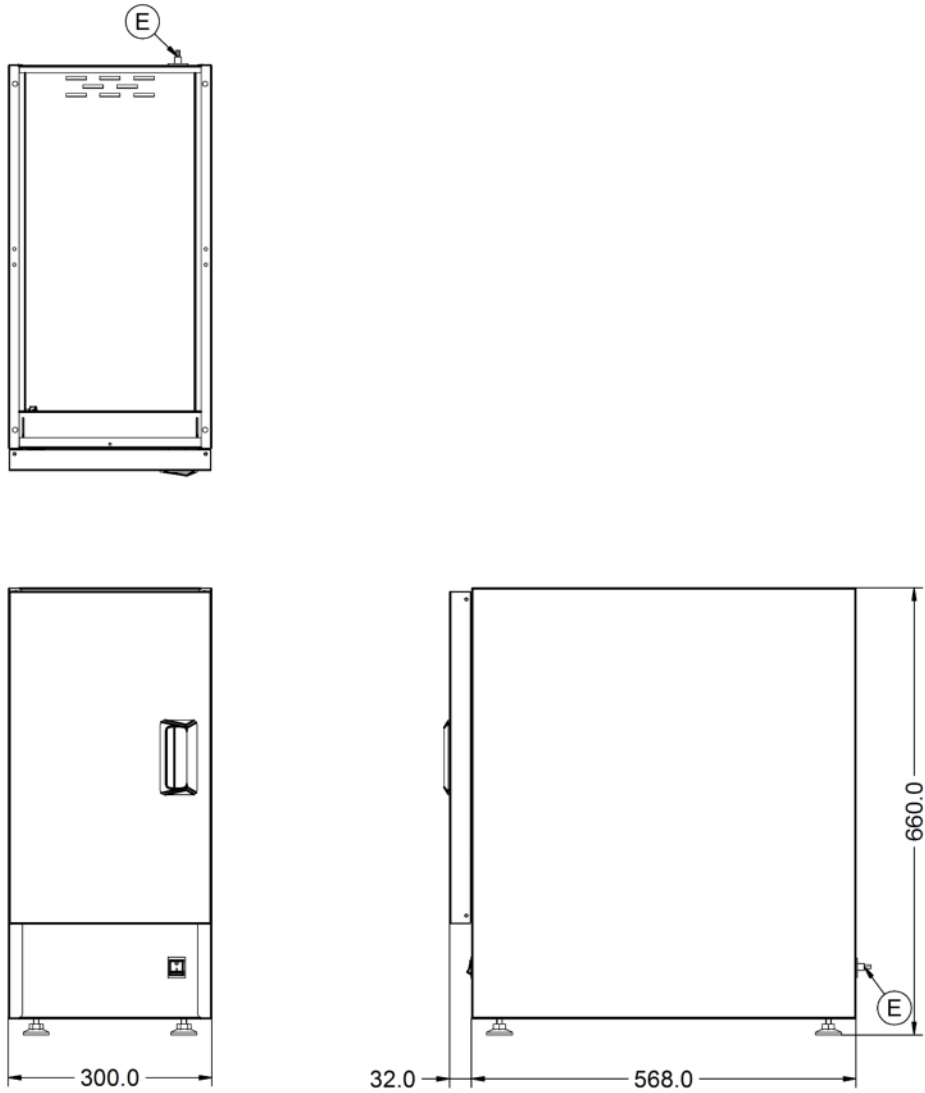

Technical Picture

Lincat Limited

Whisby Road,
Lincoln, LN6 3QZ,
United Kingdom

Company No: 2175448

A member company of

Customer Care

Tel: +44 1522 875500
Email: care@lincat.co.uk

Export Customers

Tel: +44 1522 875536
Email: export@lincat.co.uk

Opening Hours

Monday – Friday:
8.30am – 5pm