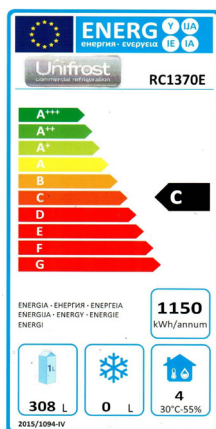

RC1370E 3 Door Static Cooling Refrigerator Counter Worktop

Description

Economical 3 door fridge with foodsafe stainless worktop. Gastronorm interior, safe storage of foods, dairy and fresh vegetables. Easy to clean and simple to maintain.

Star Features

- Stainless fridge
- Fan cooled interior
- Digital display
- Back wall evaporator
- 3 Adjustable shelves
- 3 Doors-self closing
- GN 1/1 interior
- 2,4,6 Drawer options
- Hydrocarbon-very economical

Technical Specification

Model	RC1370E
GTIN No	5391538050120
Dimensions	W1365 x D700 x H850
Temperature Range	+2°C to +8°C
Capacity Nett	368 Litres
Electrical Supply	220-240V/50Hz
Refrigerant	R290a
Compressor	ZEL
Power	13Amp Plug
Energy Class	C (1.3Kw/24H)
Nett Weight	90 Kg
Shipping Weight	110 Kg