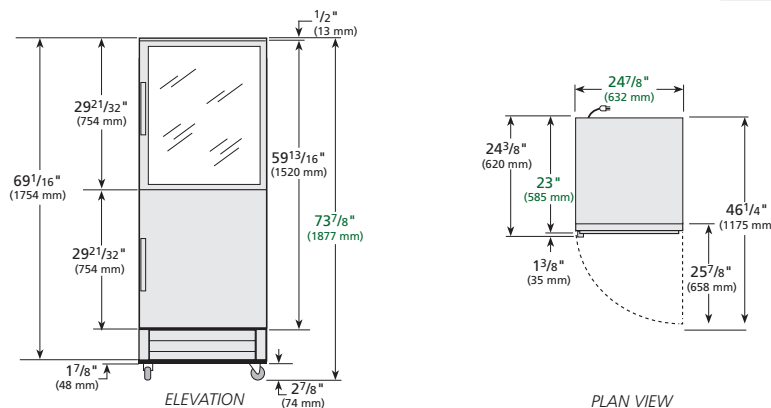

11/15

Model:
T-15-1-G-1-HC-LD

T-Series:

Reach-In Combination Half Swing Door Refrigerator with Hydrocarbon Refrigerant and LED Lighting

T-15-1-G-1-HC-LD

- ▶ True's glass door reach-in's are designed with enduring quality that protects your long term investment.
- ▶ Designed using the highest quality materials and components to provide the user with colder product temperatures, lower utility costs, exceptional food safety and the best value in today's food service marketplace.
- ▶ Factory engineered, self-contained, capillary tube system using environmentally friendly R290 hydrocarbon refrigerant that has zero (0) ozone depletion potential (ODP), & three (3) global warming potential (GWP).
- ▶ Oversized, factory balanced, refrigeration system holds 33°F to 38°F (.5°C to 3.3°C) for the best in food preservation.
- ▶ LED interior lighting provides more even lighting throughout the cabinet. Safety shielded.
- ▶ Exterior - stainless steel front grill, ends, back and top.
- ▶ Energy efficient, "Low-E", double pane thermal insulated glass door.
- ▶ Adjustable, heavy duty PVC coated wire shelves.
- ▶ Positive seal self-closing door. Lifetime guaranteed door hinges.

PLAN VIEW

ROUGH-IN DATA

Specifications subject to change without notice.
 Chart dimensions rounded up to the next whole millimeter (inches rounded up to the next 1/8").

Model	Doors	Shelves	Cabinet Dimensions (mm)			HP	Voltage	Amps	NEMA Config.	Cord Length (total m)	Crated Weight (kg)
			L	D†	H						
T-15-1-G-1-HC-LD	2	5	632	585	1877	1/5	230-240/50/1	1.4	▲	2.74	157

† Depth does not include 35 mm for glass door handle.

▲ Plug type varies by country