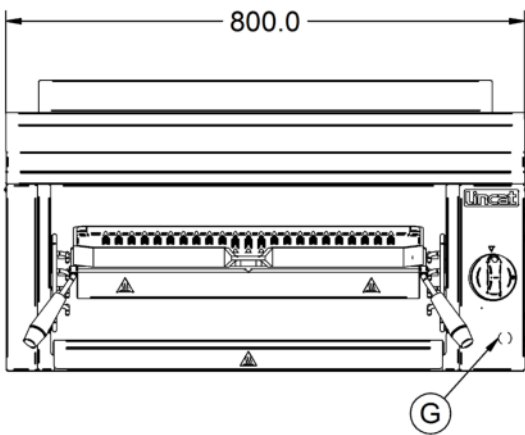

Key Specifications		Capacity	
<b>Number of Shelves included</b>	1	<b>Gastronorm Capacity</b>	1 x GN1/1
<b>Number of Shelf Positions</b>	4		
<b>Number of Heat Zones</b>	1		

Weights and Dimensions		Supply Connections	
<b>Unit Height (External) mm</b>	450	<b>Requires Installation</b>	Yes
<b>Unit Width (External) mm</b>	800	<b>Gas Connection BSP</b>	1/2"
<b>Unit Depth (External) mm</b>	438	<b>Gas Consumption at full rate Natural m<sup>3</sup> per Hour</b>	0.57
<b>Shelf Dimensions Width mm</b>	530	<b>Gas Pressure Natural mbar</b>	20
<b>Shelf Dimensions Depth mm</b>	265	<b>Total heat input at full rate Natural kW</b>	6
<b>Net Weight Kg</b>	36	<b>Total heat input at full rate Natural BTU per hour</b>	20,472

Shipping	
<b>Packed Weight Kg</b>	39.6
<b>Packed Height cm</b>	78
<b>Packed Width cm</b>	85
<b>Packed Depth cm</b>	45

Available Accessories	
<b>CH01</b>	Caterflex Hose 1/2" - 1 Metre - for use with units up to 66,000 BTU
<b>CH02</b>	Caterflex Hose 1/2" - 1.5 Metre - for use with units up to 56,000 BTU
<b>OA8907</b>	Lincat Opus 800 Free-standing Floor Stand with Legs - for units W 800 mm
<b>OA8908</b>	Lincat Opus 800 Free-standing Bench Stand - for units W 800 mm
<b>OA8909</b>	WALL BRACKET OG8301/OE8304

Available Accessories

OA8976

BRANDING PLATE ACCESSORY FOR OG8301

Technical Picture

**Lincat Limited**

Whisby Road,  
Lincoln, LN6 3QZ,  
United Kingdom

**Company No:** 2175448

A member company of