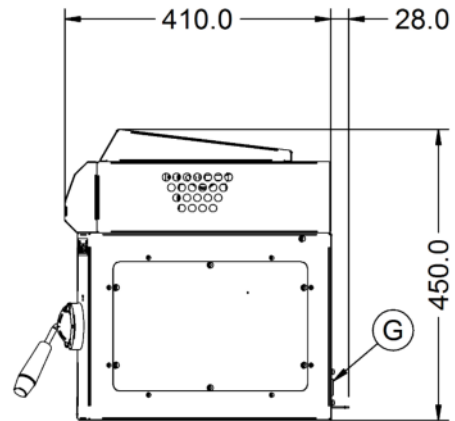

### Specifications

Summary		Power and Performance	
<b>Brand</b>	Lincat	<b>BTU per Hour</b>	20,472
<b>Range</b>	Opus 800	<b>Total Power kW</b>	6.0
<b>Power Type</b>	Gas	<b>Cooking Area (Width x Depth) mm</b>	530 x 265
<b>Gas Type</b>	Natural Gas	<b>Temperature Control</b>	Mechanical
<b>Unit Type</b>	Counter-top		
<b>Available in UK Only</b>	No		
<b>UK Warranty</b>	2 Years Parts and Labour Warranty		
<b>Export Warranty</b>	Contact your local dealer		
<b>GTIN</b>	5056105102779		

Key Specifications		Capacity	
<b>Number of Shelves included</b>	1	<b>Gastronorm Capacity</b>	1 x GN1/1
<b>Number of Shelf Positions</b>	4		
<b>Number of Heat Zones</b>	1		

Weights and Dimensions		Supply Connections	
<b>Unit Height (External) mm</b>	450	<b>Requires Installation</b>	Yes
<b>Unit Width (External) mm</b>	800	<b>Gas Connection BSP</b>	1/2"
<b>Unit Depth (External) mm</b>	438	<b>Gas Consumption at full rate Natural m<sup>3</sup> per Hour</b>	0.57
<b>Shelf Dimensions Width mm</b>	530	<b>Gas Pressure Natural mbar</b>	20
<b>Shelf Dimensions Depth mm</b>	265	<b>Total heat input at full rate Natural kW</b>	6
<b>Net Weight Kg</b>	36	<b>Total heat input at full rate Natural BTU per hour</b>	20,472

Shipping	
<b>Packed Weight Kg</b>	39.6
<b>Packed Height cm</b>	78
<b>Packed Width cm</b>	85
<b>Packed Depth cm</b>	45

Available Accessories	
<b>CH01</b>	Caterflex Hose 1/2" - 1 Metre - for use with units up to 66,000 BTU
<b>CH02</b>	Caterflex Hose 1/2" - 1.5 Metre - for use with units up to 56,000 BTU
<b>OA8907</b>	Lincat Opus 800 Free-standing Floor Stand with Legs - for units W 800 mm
<b>OA8908</b>	Lincat Opus 800 Free-standing Bench Stand - for units W 800 mm
<b>OA8909</b>	WALL BRACKET OG8301/OE8304

Available Accessories

OA8976

BRANDING PLATE ACCESSORY FOR OG8301

Technical Picture

**Lincat Limited**

Whisby Road,  
Lincoln, LN6 3QZ,  
United Kingdom

**Company No:** 2175448

A member company of