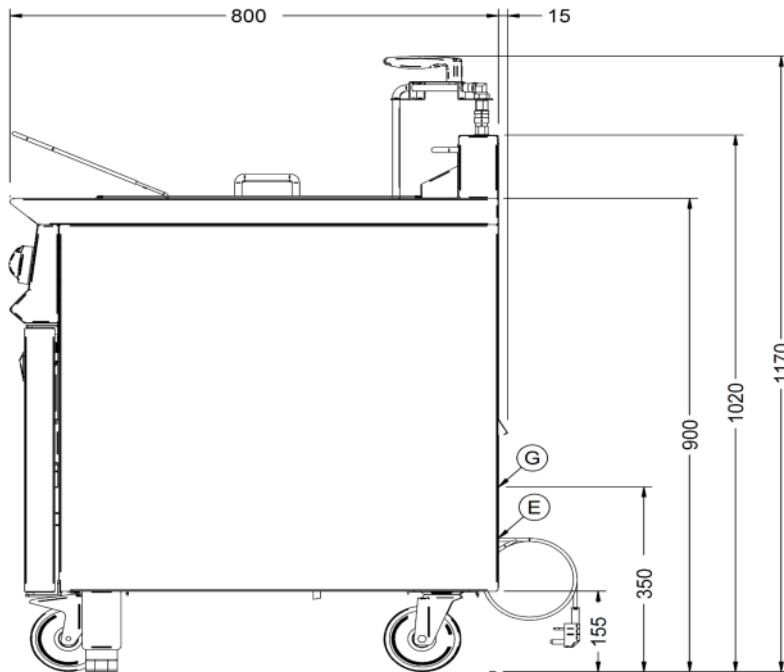

Capacity

Product Output per Hour	44kg chips - 12mm [frozen], 64kg chips - 12mm [chi]
Capacity Litres	2 x 14.0

Weights and Dimensions

Unit Height (External) mm	1070
Unit Width (External) mm	600
Unit Depth (External) mm	800
Net Weight Kg	138

Shipping

Packed Weight Kg	151
Packed Height cm	122
Packed Width cm	70
Packed Depth cm	85

Available Accessories

LK02	OPUS 350 LEG KIT
OA8955	SPLASHGUARD FRYERS - OPUS 800

Technical Picture

Lincat Limited

Whisby Road,
Lincoln, LN6 3QZ,
United Kingdom