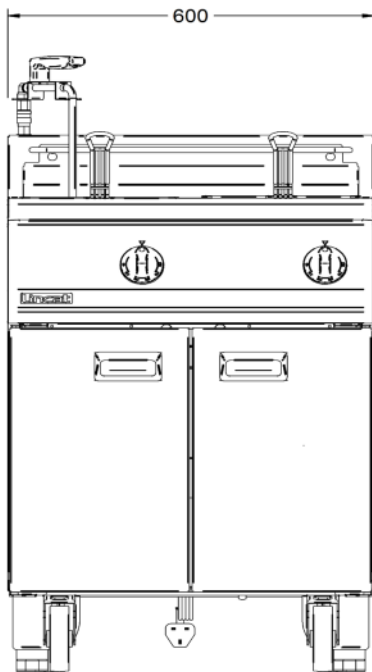

Capacity

Product Output per Hour	44kg chips - 12mm [frozen], 64kg chips - 12mm [chi]
Capacity Litres	2 x 14.0

Weights and Dimensions

Unit Height (External) mm	1070
Unit Width (External) mm	600
Unit Depth (External) mm	800
Net Weight Kg	138

Shipping

Packed Weight Kg	151
Packed Height cm	122
Packed Width cm	70
Packed Depth cm	85

Available Accessories

LK02	OPUS 350 LEG KIT
OA8955	SPLASHGUARD FRYERS - OPUS 800

Technical Picture

Lincat Limited

Whisby Road,
Lincoln, LN6 3QZ,
United Kingdom