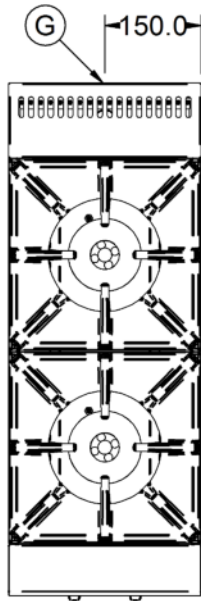

Technical Picture

Lincat Limited

Whisby Road,
Lincoln, LN6 3QZ,
United Kingdom

Company No: 2175448

A member company of

Customer Care

Tel: +44 1522 875500
Email: care@lincat.co.uk

Export Customers

Tel: +44 1522 875536
Email: export@lincat.co.uk

Opening Hours

Monday – Friday:
8.30am – 5pm