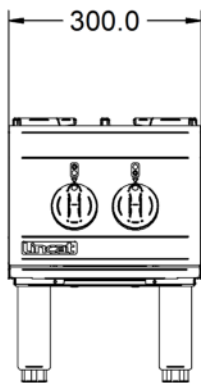

Technical Picture

Lincat Limited

Whisby Road,
Lincoln, LN6 3QZ,
United Kingdom

Company No: 2175448

A member company of

Customer Care

Tel: +44 1522 875500
Email: care@lincat.co.uk

Export Customers

Tel: +44 1522 875536
Email: export@lincat.co.uk

Opening Hours

Monday – Friday:
8.30am – 5pm