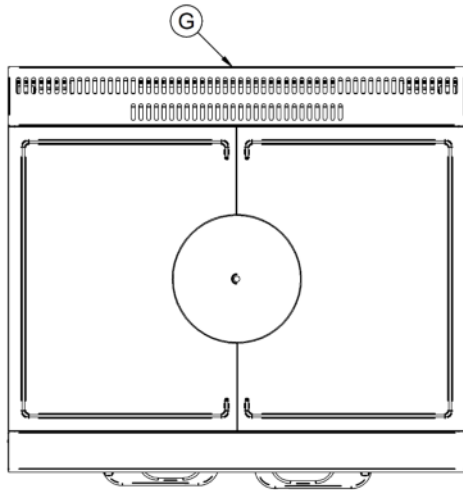

Specifications

Summary		Power and Performance	
Brand	Lincat	BTU per Hour	63,122
Range	Opus 800	Total Power kW	18.5
Power Type	Gas	Temperature Range °C	120-260
Gas Type	Natural Gas	Cooking Area (Width x Depth) mm	900 x 600
Unit Type	Free-standing	Temperature Control	Mechanical
Available in UK Only	No	Rating per Hob kW	9.0
UK Warranty	2 Years Parts and Labour Warranty	Oven Rating kW	9.5
Export Warranty	Contact your local dealer		
GTIN	5056105102281		

Key Specifications		Capacity	
Number of Shelves included	2	Gastronorm Capacity	4 x GN1/1
Number of Shelf Positions	4		
Number of Hobs	2		
Shape of Hob	Square		

Weights and Dimensions		Supply Connections	
Unit Height (External) mm	900	Requires Installation	Yes
Unit Width (External) mm	900	Requires Electrical Supply	No
Unit Depth (External) mm	800	Gas Connection BSP	3/4"
Height (Internal) mm	405	Gas Consumption at full rate Natural m³ per Hour	1.76
Width (Internal) mm	715	Gas Pressure Natural mbar	20
Depth (Internal) mm	530	Total heat input at full rate Natural kW	18.5
Shelf Dimensions Width mm	710	Total heat input at full rate Natural BTU per hour	63,125
Shelf Dimensions Depth mm	512		
Hob Dimensions mm	600 x 450		
Net Weight Kg	154,5		

Shipping	
Packed Weight Kg	169.95
Packed Height cm	103
Packed Width cm	100
Packed Depth cm	85

Available Accessories

- LK06 OPUS 800 LEG KIT
- OA8980 SPLASHBACK/SHELF - OG8005

Technical Picture

Lincat Limited