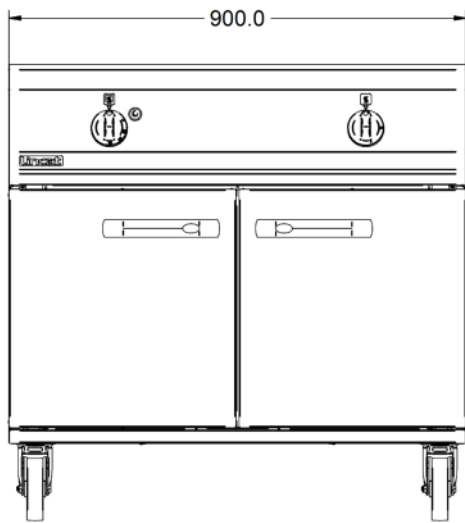

Specifications

Summary		Power and Performance	
Brand	Lincat	BTU per Hour	63,122
Range	Opus 800	Total Power kW	18.5
Power Type	Gas	Temperature Range °C	120-260
Gas Type	Natural Gas	Cooking Area (Width x Depth) mm	900 x 600
Unit Type	Free-standing	Temperature Control	Mechanical
Available in UK Only	No	Rating per Hob kW	9.0
UK Warranty	2 Years Parts and Labour Warranty	Oven Rating kW	9.5
Export Warranty	Contact your local dealer		
GTIN	5056105102281		

Key Specifications		Capacity	
Number of Shelves included	2	Gastronorm Capacity	4 x GN1/1
Number of Shelf Positions	4		
Number of Hobs	2		
Shape of Hob	Square		

Weights and Dimensions		Supply Connections	
Unit Height (External) mm	900	Requires Installation	Yes
Unit Width (External) mm	900	Requires Electrical Supply	No
Unit Depth (External) mm	800	Gas Connection BSP	3/4"
Height (Internal) mm	405	Gas Consumption at full rate Natural m³ per Hour	1.76
Width (Internal) mm	715	Gas Pressure Natural mbar	20
Depth (Internal) mm	530	Total heat input at full rate Natural kW	18.5
Shelf Dimensions Width mm	710	Total heat input at full rate Natural BTU per hour	63,125
Shelf Dimensions Depth mm	512		
Hob Dimensions mm	600 x 450		
Net Weight Kg	154,5		

Shipping	
Packed Weight Kg	169.95
Packed Height cm	103
Packed Width cm	100
Packed Depth cm	85

Available Accessories

- LK06 OPUS 800 LEG KIT
- OA8980 SPLASHBACK/SHELF - OG8005

Technical Picture

Lincat Limited