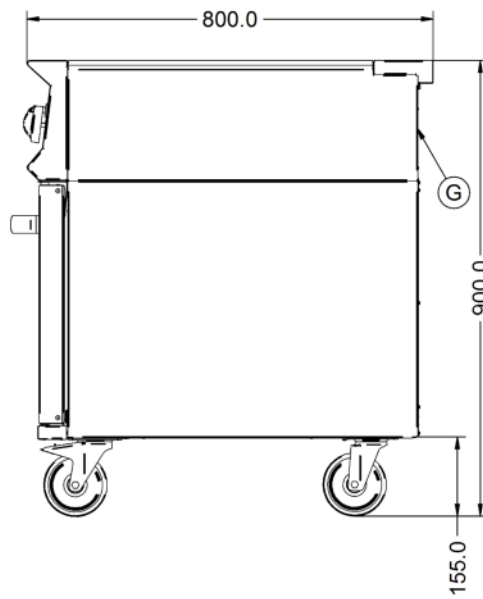

Specifications

Summary		Power and Performance	
Brand	Lincat	BTU per Hour	63,122
Range	Opus 800	Total Power kW	18.5
Power Type	Gas	Temperature Range °C	120-260
Gas Type	Natural Gas	Cooking Area (Width x Depth) mm	900 x 600
Unit Type	Free-standing	Temperature Control	Mechanical
Available in UK Only	No	Rating per Hob kW	9.0
UK Warranty	2 Years Parts and Labour Warranty	Oven Rating kW	9.5
Export Warranty	Contact your local dealer		
GTIN	5056105102281		

Key Specifications		Capacity	
Number of Shelves included	2	Gastronorm Capacity	4 x GN1/1
Number of Shelf Positions	4		
Number of Hobs	2		
Shape of Hob	Square		

Weights and Dimensions		Supply Connections	
Unit Height (External) mm	900	Requires Installation	Yes
Unit Width (External) mm	900	Requires Electrical Supply	No
Unit Depth (External) mm	800	Gas Connection BSP	3/4"
Height (Internal) mm	405	Gas Consumption at full rate Natural m³ per Hour	1.76
Width (Internal) mm	715	Gas Pressure Natural mbar	20
Depth (Internal) mm	530	Total heat input at full rate Natural kW	18.5
Shelf Dimensions Width mm	710	Total heat input at full rate Natural BTU per hour	63,125
Shelf Dimensions Depth mm	512		
Hob Dimensions mm	600 x 450		
Net Weight Kg	154,5		

Shipping	
Packed Weight Kg	169.95
Packed Height cm	103
Packed Width cm	100
Packed Depth cm	85

Available Accessories

- LK06 OPUS 800 LEG KIT
- OA8980 SPLASHBACK/SHELF - OG8005

Technical Picture

Lincat Limited