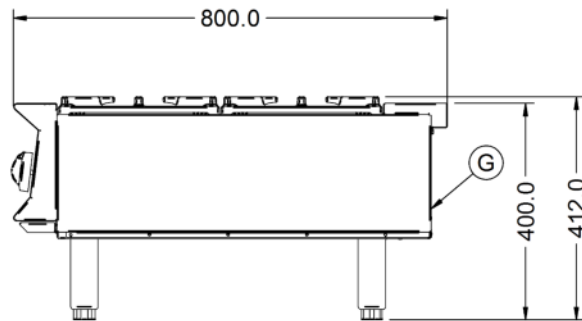

Technical Picture

Lincat Limited

Whisby Road,
Lincoln, LN6 3QZ,
United Kingdom

Company No: 2175448

A member company of

Customer Care

Tel: +44 1522 875500
Email: care@lincat.co.uk

Export Customers

Tel: +44 1522 875536
Email: export@lincat.co.uk

Opening Hours

Monday – Friday:
8.30am – 5pm