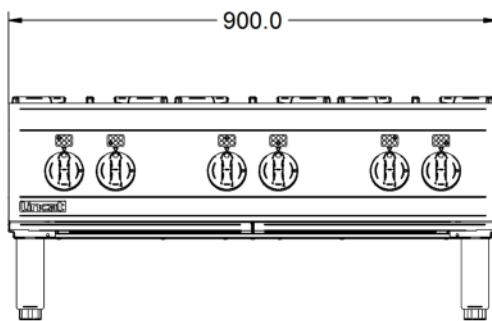

Technical Picture

Lincat Limited

Whisby Road,
Lincoln, LN6 3QZ,
United Kingdom

Company No: 2175448

A member company of

Customer Care

Tel: +44 1522 875500
Email: care@lincat.co.uk

Export Customers

Tel: +44 1522 875536
Email: export@lincat.co.uk

Opening Hours

Monday – Friday:
8.30am – 5pm