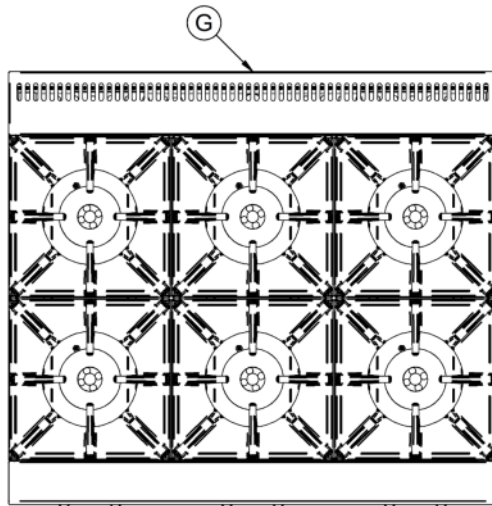

Technical Picture

Lincat Limited

Whisby Road,
Lincoln, LN6 3QZ,
United Kingdom

Company No: 2175448

A member company of

Customer Care

Tel: +44 1522 875500
Email: care@lincat.co.uk

Export Customers

Tel: +44 1522 875536
Email: export@lincat.co.uk

Opening Hours

Monday – Friday:
8.30am – 5pm