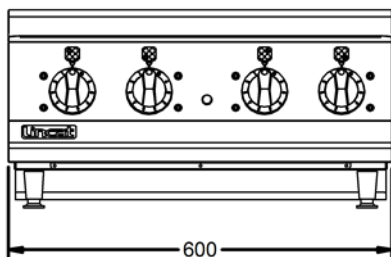

Lincat Limited

Whisby Road,
Lincoln, LN6 3QZ,
United Kingdom

Company No: 2175448

A member company of

Customer Care

Tel: +44 1522 875500
Email: care@lincat.co.uk

Export Customers

Tel: +44 1522 875536
Email: export@lincat.co.uk

Opening Hours

Monday – Friday:
8.30am – 5pm