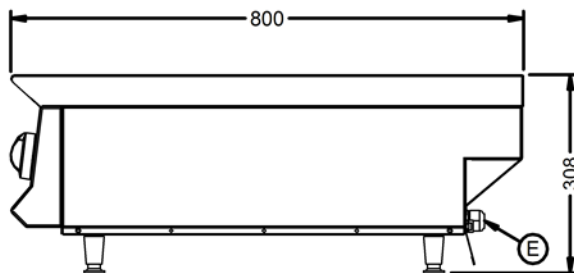

Lincat Limited

Whisby Road,
Lincoln, LN6 3QZ,
United Kingdom

Company No: 2175448

A member company of

Customer Care

Tel: +44 1522 875500
Email: care@lincat.co.uk

Export Customers

Tel: +44 1522 875536
Email: export@lincat.co.uk

Opening Hours

Monday – Friday:
8.30am – 5pm