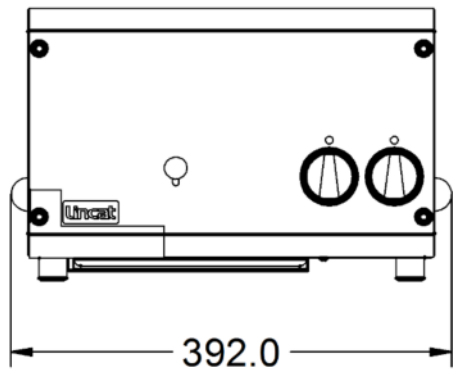

Lincat Limited

Whisby Road,
Lincoln, LN6 3QZ,
United Kingdom

Company No: 2175448

A member company of

Customer Care

Tel: +44 1522 875500
Email: care@lincat.co.uk

Export Customers

Tel: +44 1522 875536
Email: export@lincat.co.uk

Opening Hours

Monday – Friday:
8.30am – 5pm