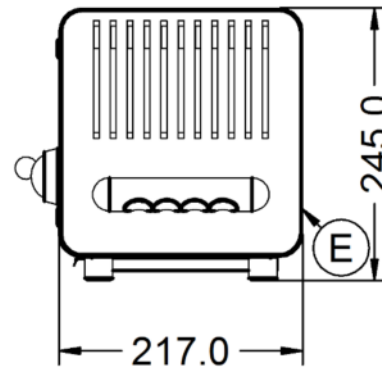

Lincat Limited

Whisby Road,
Lincoln, LN6 3QZ,
United Kingdom

Company No: 2175448

A member company of

Customer Care

Tel: +44 1522 875500
Email: care@lincat.co.uk

Export Customers

Tel: +44 1522 875536
Email: export@lincat.co.uk

Opening Hours

Monday – Friday:
8.30am – 5pm