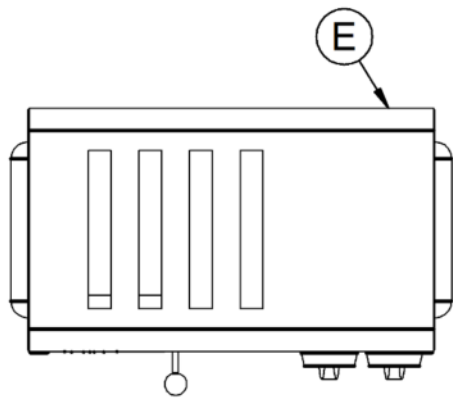

Lincat Limited

Whisby Road,
Lincoln, LN6 3QZ,
United Kingdom

Company No: 2175448

A member company of

Customer Care

Tel: +44 1522 875500
Email: care@lincat.co.uk

Export Customers

Tel: +44 1522 875536
Email: export@lincat.co.uk

Opening Hours

Monday – Friday:
8.30am – 5pm