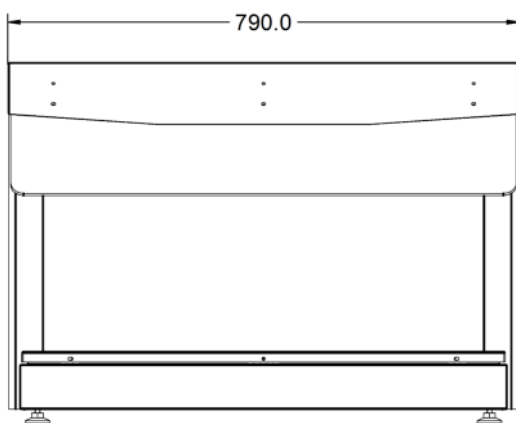

Specifications

Summary		Power and Performance	
Brand	Lincat	Total Power kW	1.50
Range	Seal	Temperature Range °C	72 [minimum]
Power Type	Electric	IP Rating	IP33
Unit Type	Counter-top	Temperature Control	Mechanical
Available in UK Only	No		
UK Warranty	2 Years Parts and Labour Warranty		
Export Warranty	Contact your local dealer		
GTIN	5056105104346		

Key Specifications		Capacity	
Type of Lighting	Halogen heat lamps	Gastronorm Capacity	2 x GN1/1
Heated Base	Yes		
Heated Gantry	Yes		

Weights and Dimensions		Supply Connections	
Unit Height (External) mm	560	Requires Installation	No
Unit Width (External) mm	790	Requires Electrical Supply	Yes
Unit Depth (External) mm	538	UK 3 Pin Plug	Yes
Net Weight Kg	18.7	Requires Hardwiring	No
		Electrical Supply Rating Watts	1,500
		Single Phase Amps	6.5
		Single Phase Voltage	230

Shipping	
Packed Weight Kg	20.57
Packed Height cm	88.3
Packed Width cm	70.3
Packed Depth cm	70.3

Available Accessories

LDBM2 Bain Marie Adaptor for LD2 - inc. 2 x 2/3GN Dishes and Lids

Technical Picture

Lincat Limited