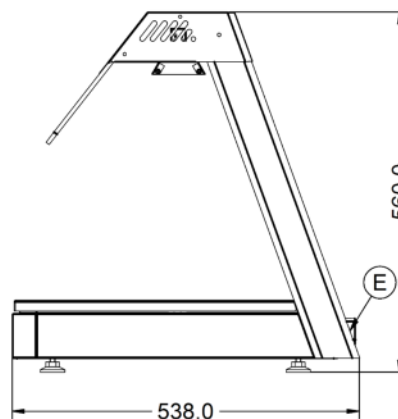

Key Specifications		Capacity	
Type of Lighting	Halogen heat lamps	Gastronorm Capacity	2 x GN1/1
Heated Base	Yes		
Heated Gantry	Yes		

Weights and Dimensions		Supply Connections	
Unit Height (External) mm	560	Requires Installation	No
Unit Width (External) mm	790	Requires Electrical Supply	Yes
Unit Depth (External) mm	538	UK 3 Pin Plug	Yes
Net Weight Kg	18.7	Requires Hardwiring	No
		Electrical Supply Rating Watts	1,500
		Single Phase Amps	6.5
		Single Phase Voltage	230

Shipping	
Packed Weight Kg	20.57
Packed Height cm	88.3
Packed Width cm	70.3
Packed Depth cm	70.3

Available Accessories

LDBM2 Bain Marie Adaptor for LD2 - inc. 2 x 2/3GN Dishes and Lids

Technical Picture

Lincat Limited