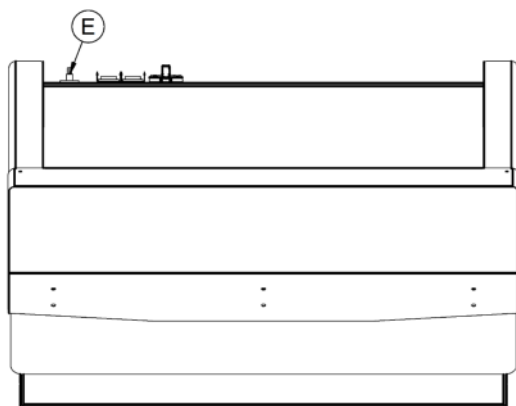

Specifications

Summary		Power and Performance	
Brand	Lincat	Total Power kW	1.50
Range	Seal	Temperature Range °C	72 [minimum]
Power Type	Electric	IP Rating	IP33
Unit Type	Counter-top	Temperature Control	Mechanical
Available in UK Only	No		
UK Warranty	2 Years Parts and Labour Warranty		
Export Warranty	Contact your local dealer		
GTIN	5056105104346		

Key Specifications		Capacity	
Type of Lighting	Halogen heat lamps	Gastronorm Capacity	2 x GN1/1
Heated Base	Yes		
Heated Gantry	Yes		

Weights and Dimensions		Supply Connections	
Unit Height (External) mm	560	Requires Installation	No
Unit Width (External) mm	790	Requires Electrical Supply	Yes
Unit Depth (External) mm	538	UK 3 Pin Plug	Yes
Net Weight Kg	18.7	Requires Hardwiring	No
		Electrical Supply Rating Watts	1,500
		Single Phase Amps	6.5
		Single Phase Voltage	230

Shipping	
Packed Weight Kg	20.57
Packed Height cm	88.3
Packed Width cm	70.3
Packed Depth cm	70.3

Available Accessories

LDBM2 Bain Marie Adaptor for LD2 - inc. 2 x 2/3GN Dishes and Lids

Technical Picture

Lincat Limited