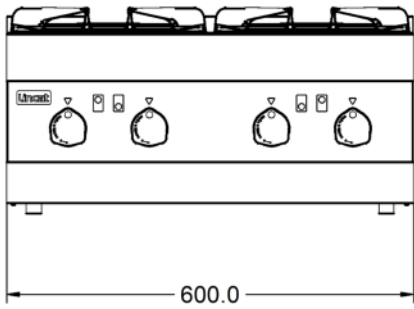

Lincat Limited

Whisby Road,
Lincoln, LN6 3QZ,
United Kingdom

Company No: 2175448

A member company of

Customer Care

Tel: +44 1522 875500
Email: care@lincat.co.uk

Export Customers

Tel: +44 1522 875536
Email: export@lincat.co.uk

Opening Hours

Monday – Friday:
8.30am – 5pm