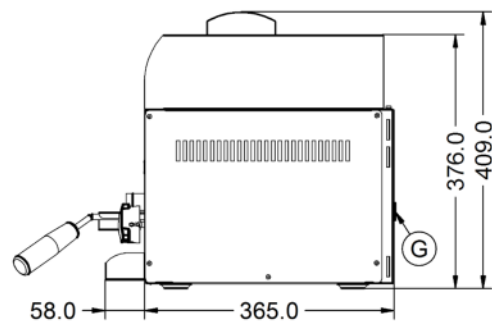

Available Accessories

- GR7/BS   BENCH STAND FOR GR7
- GR7/FS   FLOOR STAND FOR GR7
- GR7/WS   WALL SHELF FOR GR7

Technical Picture