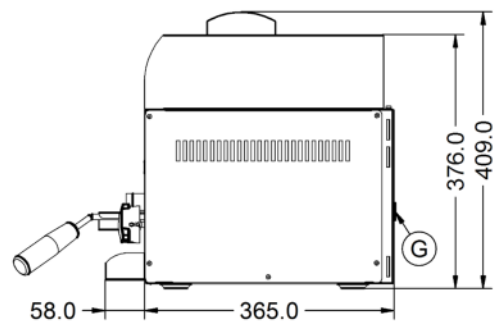

Available Accessories

GR7/BS	BENCH STAND FOR GR7
GR7/FS	FLOOR STAND FOR GR7
GR7/WS	WALL SHELF FOR GR7

Technical Picture