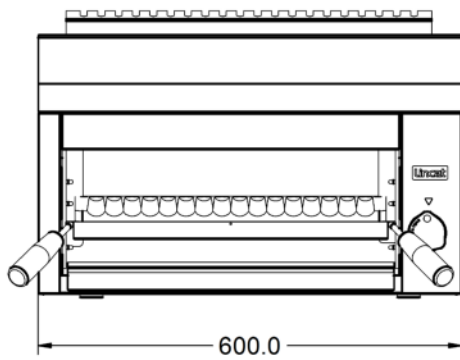

Available Accessories

GR3/BS	BENCH STAND FOR GR3 - H410,D350,W605
GR3/FS	FLOOR STAND FOR GR3 - H1260,D350,W605
GR3/WS	Wall Shelf for GR3

Technical Picture