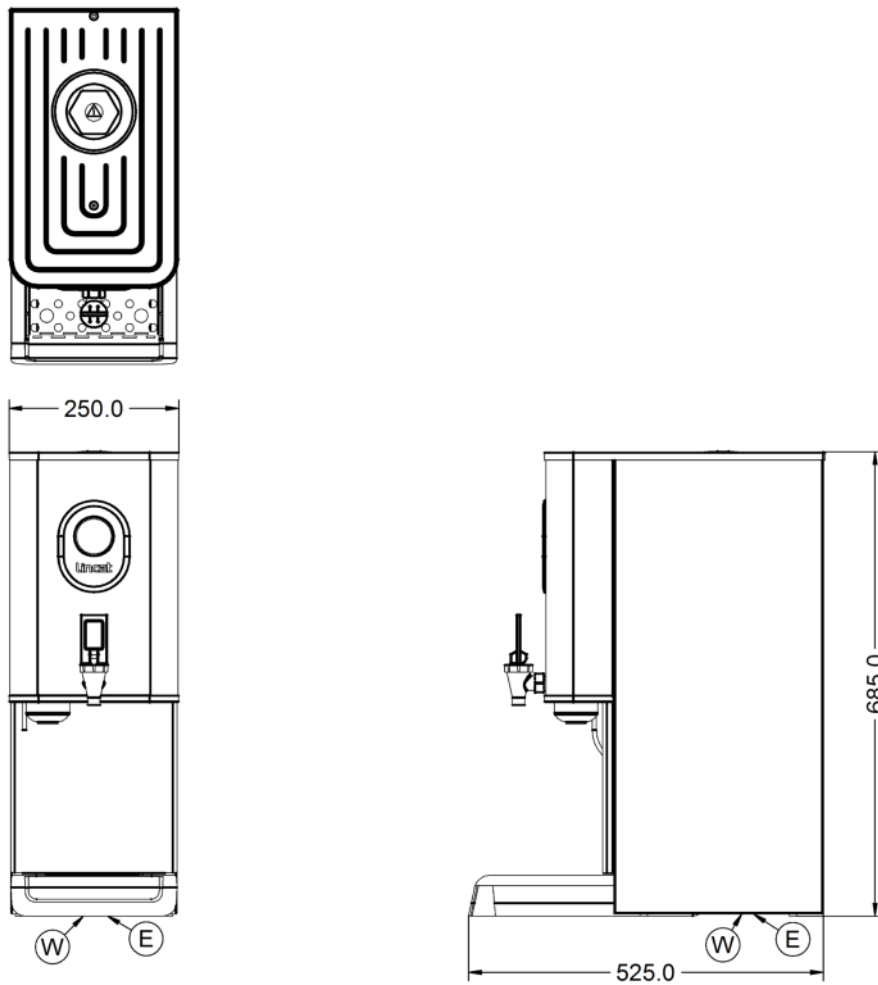

Shipping

Packed Weight Kg	18.5
Packed Height cm	53
Packed Width cm	78.5
Packed Depth cm	36.6

Available Accessories

BR56	EB6FX WALL BRACKET
EBHF01	Lincat EB Hands Free Tap Adaptor

Technical Picture