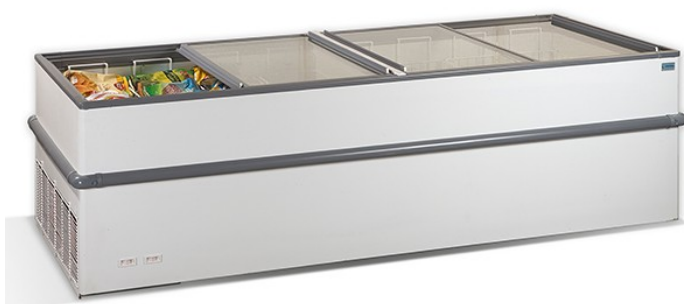

Tel: +353 1 8477525

Malahide Road, Balgriffin, Dublin 17. D17 DE40
<https://www.caterbox.ie> | sales@caterbox.ie

Crystallite Island Display Freezer 1038L

CRYSTALLITE25

Product Features

- Single glaze sliding glass lids
- 75mm castors fitted as standard (2 lockable)
- Bumper bars fitted as standard
- Two compartments
- Optional baskets and dividers
- Pre-painted white steel exterior & interior

Technical Specification

Brand:	CRYSTAL	Refrigerant:	R290
Size (H x W x D) (mm):	840 x 2504 x 914	Climate Class:	4
Finish:	White	Energy Rating :	C
Controller:	Manual thermostat with analogue temp display	KWH / Annum:	2613
Basket Capacity:	8	Gross Capacity:	1038 ltr
Temp Range:	-18C/-26C	Power Consumption (W):	517W
Cooling:	Static	Power Supply:	13amp supply
Defrost:	Manual	GTIN:	5213006500374
		Decibels:	50dBA