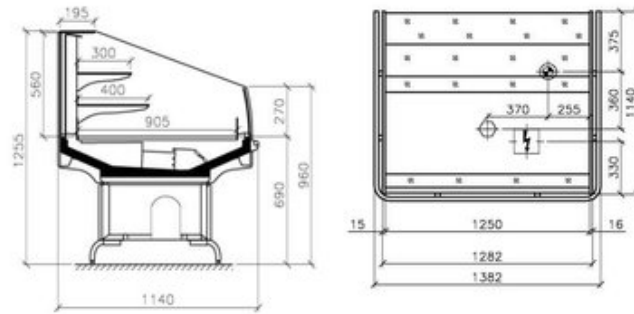

1.3m Fiji Tiered Display

- Temp range: +2°C/+4°C
- 2 Shelves
- Fan assisted
- Electronic controller
- Fully automatic operation
- Multiplexable
- Decorative tube bumper

1.3m LIBRA

Model	Dimensions (L x D x H mm)
1.3m Fiji Tiered	1382 x 1140 x 1360